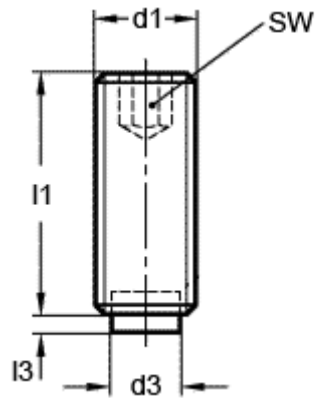

Data Sheet

Article number: 209316181

Description: E+G Grub screw, st. steel
GN 913.5-M6-16-KU

Measures

$d1 = M6$
 $d3 = 4$
 $l1 = 16.0$
 $l3 = 1.3$
 $SW = 3.0$